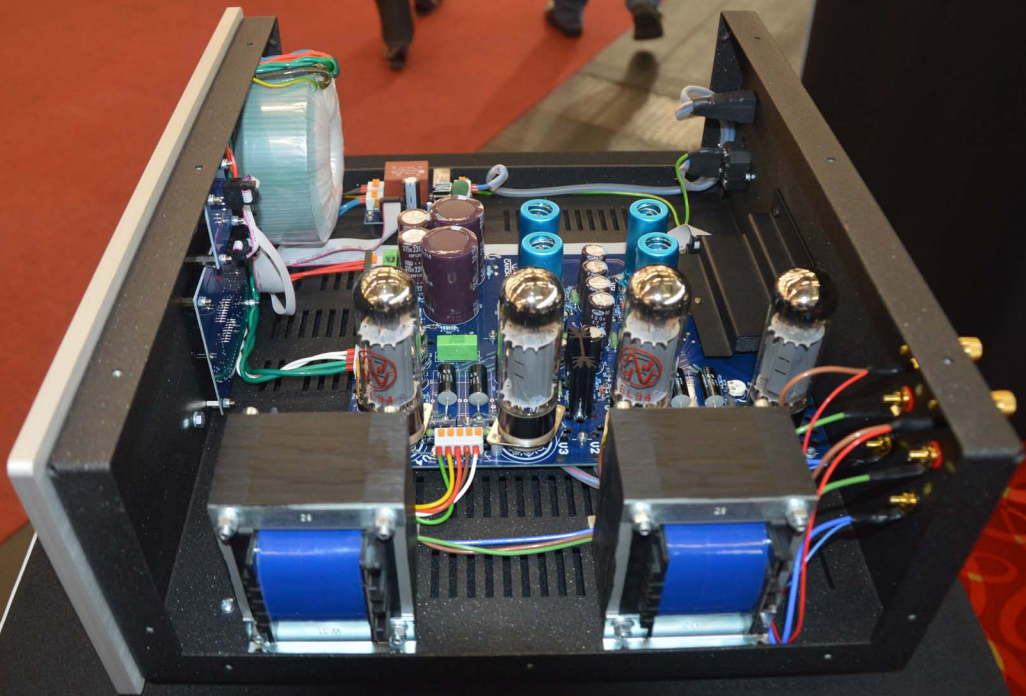

Tube DA converter / CD player
CANOR CDI I **NEW**

POWER | VOLUME | INPUT

CD

AUX

DVD

TUNER

TAPE

VOLUME

Precision Tube Amplifier TP134

Precision Tube CD Player CD11

EJECT TRACK PLAY

JAC3

POWER INPUT

Precision Tube CD Player CD2 VRI

FM AM K-SS Repeat

OPEN

LIFIER
PLIFI

Tube DA converter / CD
CANOR CD11

Apple TV

lin
ster

Aladdin

precision tube tester, measuring
the best measurement system

- new standard in tube measurement
- very fast and extremely accurate
- real-time measurement
- all parameters are being stored
- optimized for use in a series

Aladdin II

Aladdin

precision tube tester, measurer and curve tracer
the best measurement system in the world

- new standard in tube measurement
- very fast and extremely accurate
- real-time measurement
- all parameters are being stored in a database
- optimized for use in a series production