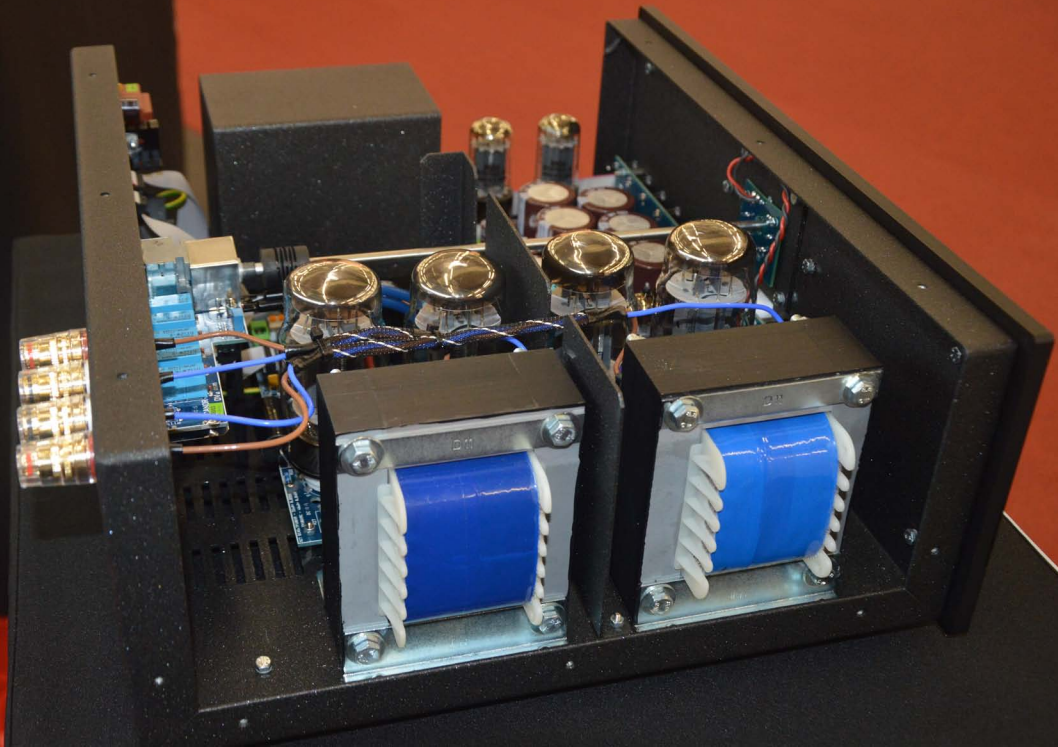

7 CD Player
NEW

CANOR

CANOR

Precision Tube Amplifier TP106 VR+

VOLUME

INPUT

INPUT

TUNER

Tube DA converter / CD player
CANOR CDI I **NEW**

POWER | VOLUME | INPUT

CD

AUX

DVD

TUNER

TAPE

VOLUME

LIFIER
PLIFI

Tube DA converter / CD
CANOR CD11

Apple TV

lin
ster

Aladdin

precision tube tester, measuring
the best measurement system

- new standard in tube measurement
- very fast and extremely accurate
- real-time measurement
- all parameters are being stored
- optimized for use in a series

Aladdin II

Aladdin

precision tube tester, measurer and curve tracer
the best measurement system in the world

- new standard in tube measurement
- very fast and extremely accurate
- real-time measurement
- all parameters are being stored in a database
- optimized for use in a series production