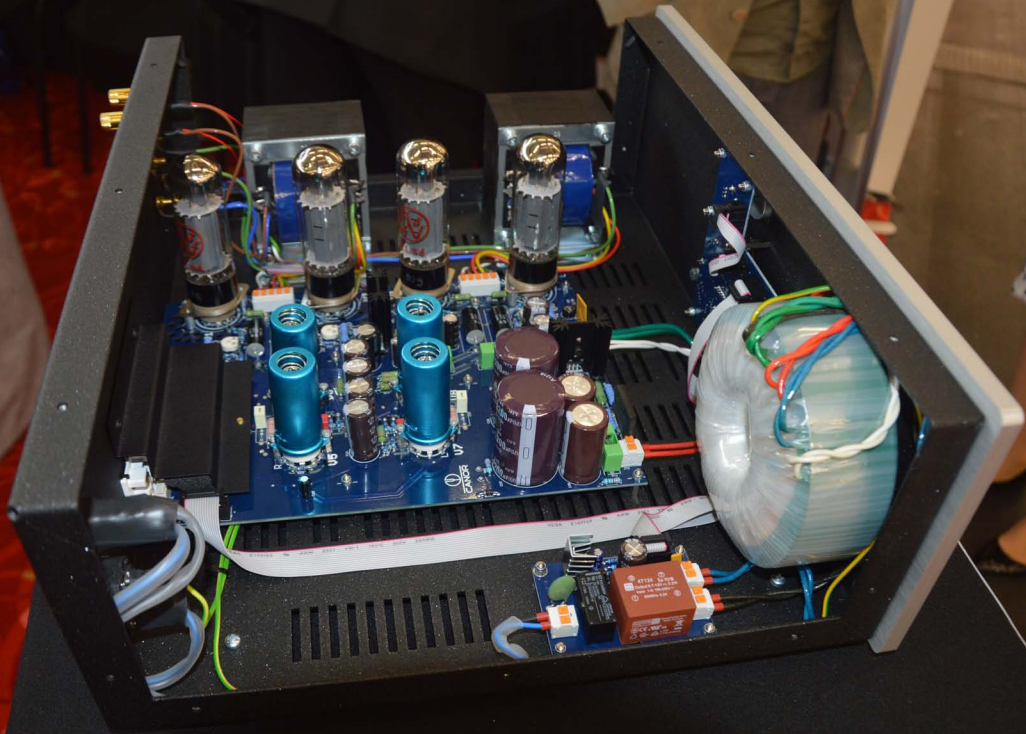

Tube DA converter / CD player
CANOR CDI I **NEW**

POWER | VOLUME | INPUT

CD

AUX

DVD

TUNER

TAPE

VOLUME

Precision Tube Amplifier TP134

Precision Tube CD Player CD11

EJECT TRACK PLAY

JAC3

POWER INPUT

Precision Tube CD Player CD2 VRI

FM AM K-SS Repeat

OPEN

LIFIER
PLIFI

Tube DA converter / CD
CANOR CD11

Apple TV

lin
ster

Aladdin

precision tube tester, measuring
the best measurement system

- new standard in tube measurement
- very fast and extremely accurate
- real-time measurement
- all parameters are being stored
- optimized for use in a series

Aladdin II

Aladdin

precision tube tester, measurer and curve tracer
the best measurement system in the world

- new standard in tube measurement
- very fast and extremely accurate
- real-time measurement
- all parameters are being stored in a database
- optimized for use in a series production